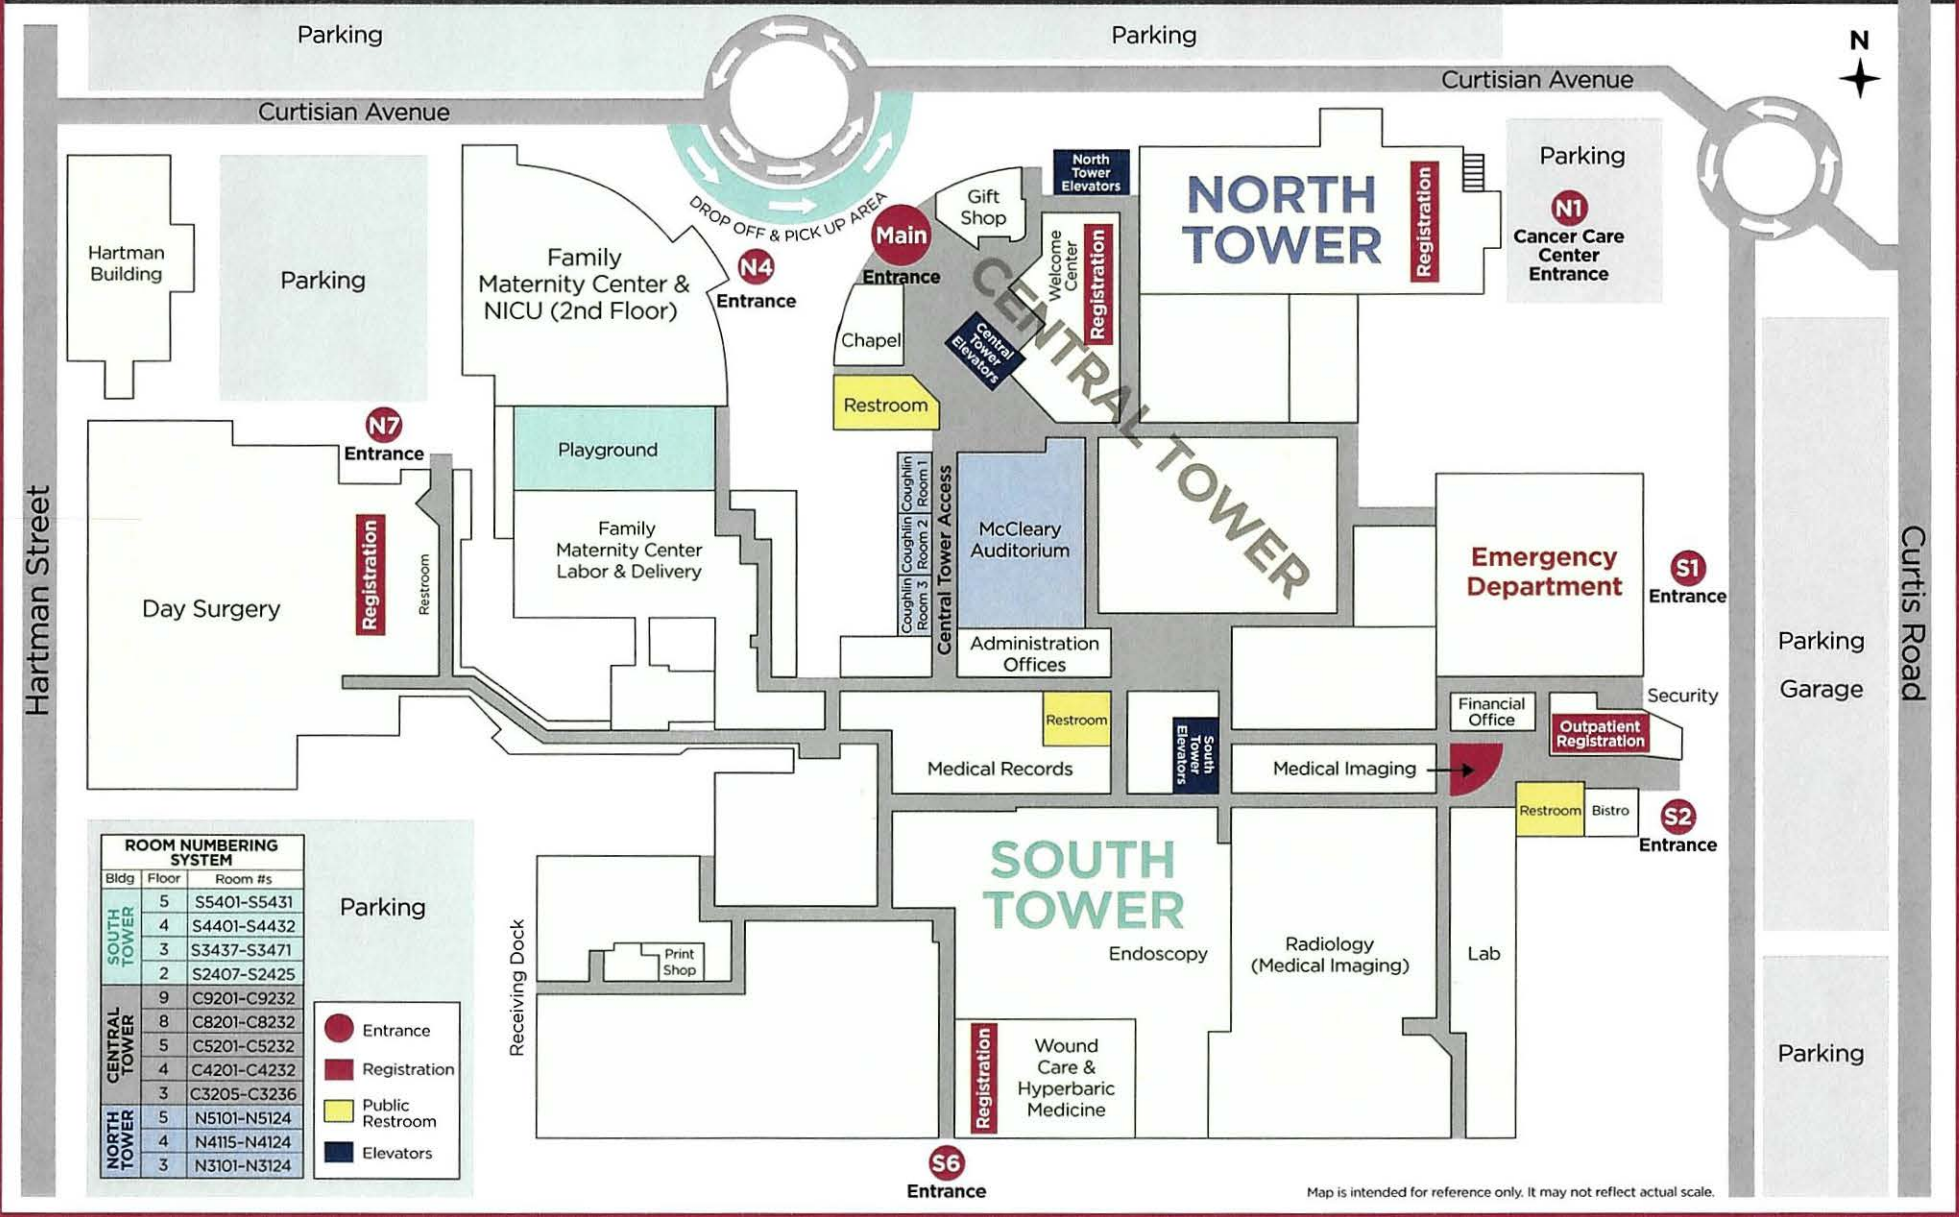

Central Towers map

Saint Alphonus

FIRST FLOOR DIRECTIONS MAP

← I-84 I-184 Downtown Boise →

ROOM NUMBERING SYSTEM

Bldg	Floor	Room #s
SOUTH TOWER	5	S5401-S5431
	4	S4401-S4432
	3	S3437-S3471
CENTRAL TOWER	2	S2407-S2425
	9	C9201-C9232
NORTH TOWER	8	C8201-C8232
	5	C5201-C5232
	4	C4201-C4232
CENTRAL TOWER	3	C3205-C3236
	5	N5101-N5124
	4	N4115-N4124
NORTH TOWER	3	N3101-N3124

- Entrance
- Registration
- Public Restroom
- Elevators

S6 Entrance

Map is intended for reference only. It may not reflect actual scale.